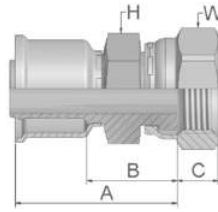

JC

Female ORFS Swivel – Straight Short

ISO 12151-1 – SWSA
SAE J516 – ORFS

Part Number	Hose I.D.			Thread UNF	A mm	B mm	C mm	H mm	W mm
	Inch	Size	mm						
1JC26-4-4	3/16	-4	5.0	9/16x18	42	20	8	-	11/16
1JC26-6-6	5/16	-6	8.0	11/16x16	43	21	9	-	13/16
1JC26-8-8	13/32	-8	10.0	13/16x16	45	23	11	-	15/16
1JC26-10-10	1/2	-10	12.5	1x14	55	31	13	15/16	1 1/8
1JC26-12-12	5/8	-12	16.0	1 3/16x12	54	30	14	-	1 3/8
1JC26-16-16	7/8	-16	22.0	1 7/16x12	61	34	14	1 3/8	1 5/8
1JC26-20-20	1 1/8	-20	29.0	1 11/16x12	62	35	15	1 7/8	1 7/8

Approved **fitting series** for hose types:

26	201	206	213	221FR	244	285	293
----	-----	-----	-----	-------	-----	-----	-----